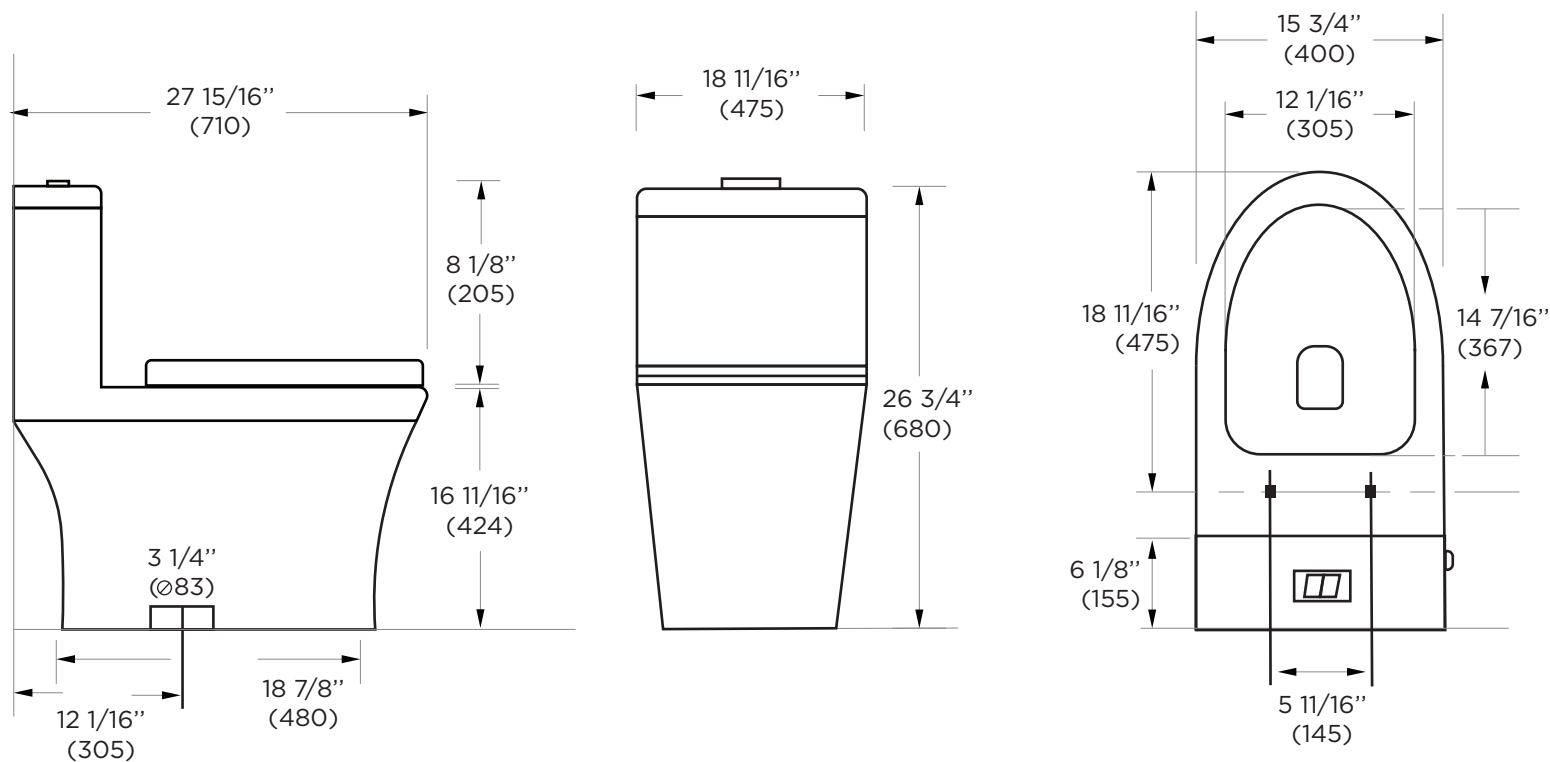

SPECIFICATIONS / TECHNICAL DATA

ONE PIECE HIGH EFFICIENCY TOILET

ATTENTION! Dimensions may vary by up to 3/8". It is highly recommended to pull all dimensions of actual model for installation and measuring purposes.